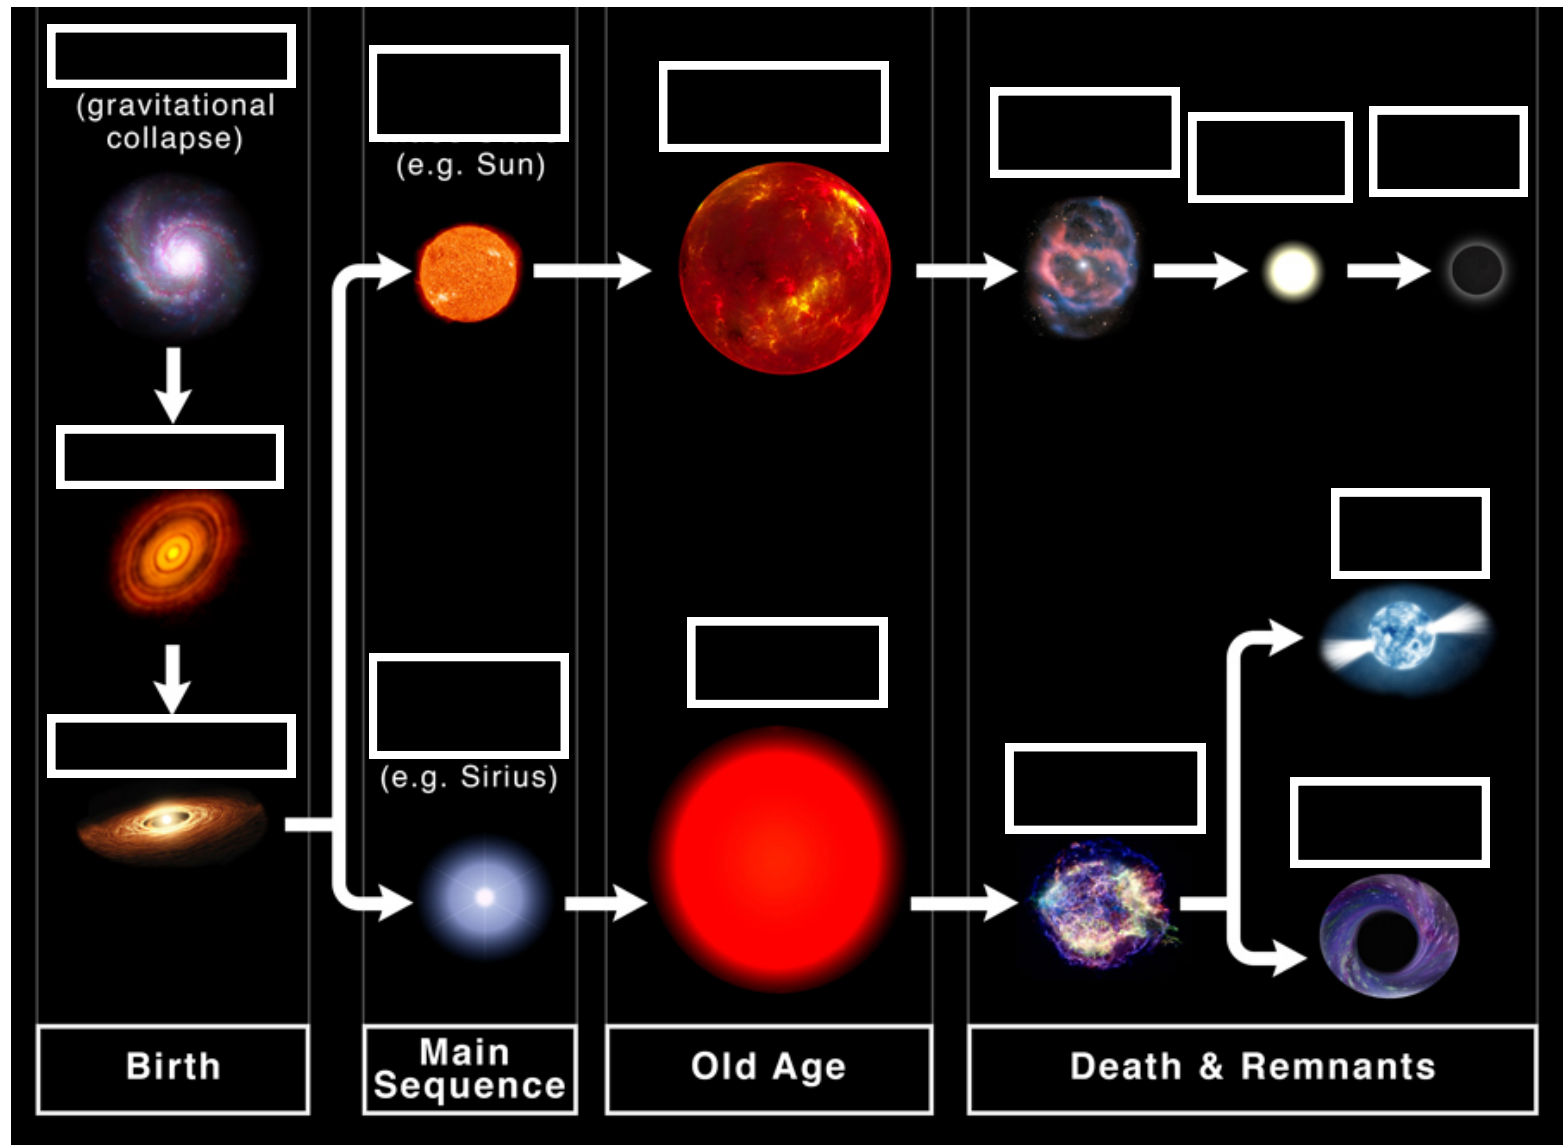

LIFE CYCLE OF A STAR WORKSHEETS

Name :

Date :

Directions : Label the below diagram to complete the stages of life cycle of a star

- Black Dwarf
- Black hole
- Red Supergiant
- Massive star
- Red giant
- Nebula
- T-tauri phase
- White Dwarf
- Neutron star
- Supernova
- Protostar
- Low & medium mass star

LIFE CYCLE OF A STAR WORKSHEETS

Directions : Label the below diagram to complete the stages of life cycle of a star

- Black Dwarf
- Black hole
- Red Supergiant
- Massive star
- Red giant
- Nebula
- T-tauri phase
- White Dwarf
- Neutron star
- Supernova
- Protostar
- Low & medium mass star